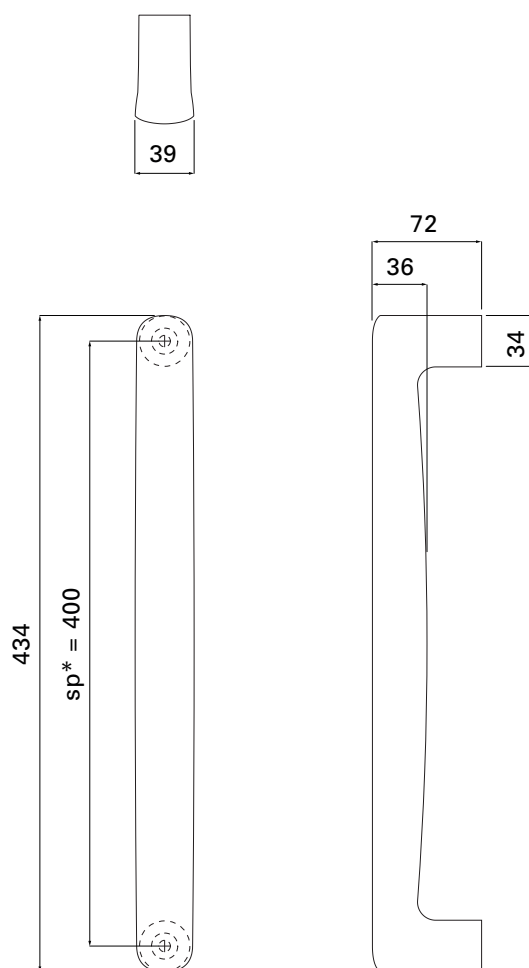

## TECHNICAL DRAWINGS

### Pull Handle - Size S

KT01PH434

UNIT mm  
SCALE 1:5  
COLLECTION RIDGE  
DESIGN KEIJI TAKEUCHI

sp\* : screw pitch

[www.aru-japan.com](http://www.aru-japan.com)