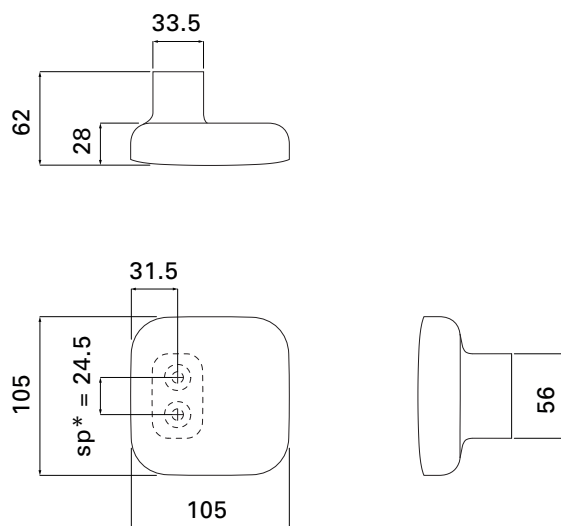

aru.

1365-1 Iwazo, Utsunomiya,
Tochigi 321-0973, Japan
T +81-28-662-6934
E info@aru-japan.com

TECHNICAL DRAWINGS

Pull Plate - Size S

KT01PP105

UNIT mm
SCALE 1:5
COLLECTION RIDGE
DESIGN KEIJI TAKEUCHI

sp* : screw pitch