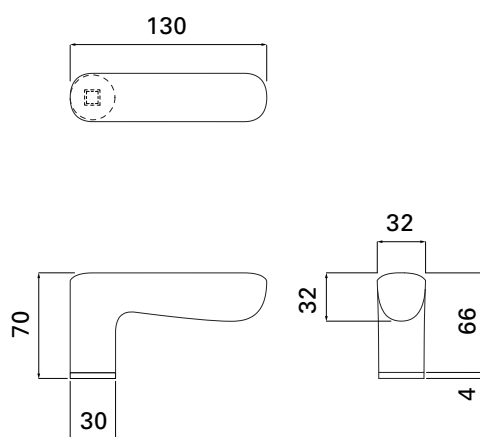

## TECHNICAL DRAWINGS

### Lever Handle - Size M

KT01LH130

UNIT mm  
SCALE 1:5  
COLLECTION RIDGE  
DESIGN KEIJI TAKEUCHI