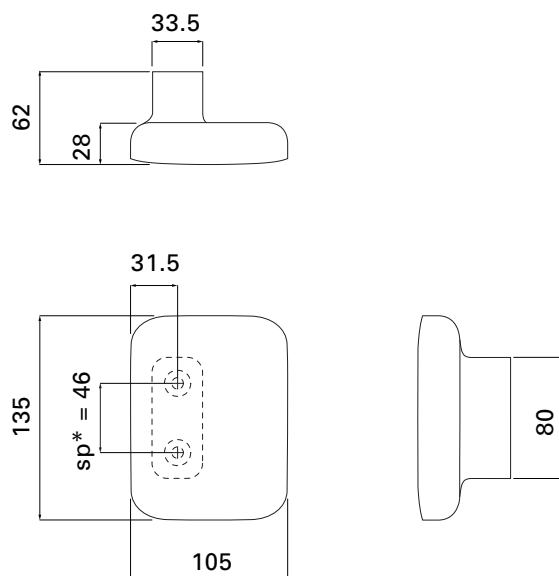

aru.

1365-1 Iwazo, Utsunomiya,
Tochigi 321-0973, Japan
T +81-28-662-6934
E info@aru-japan.com

TECHNICAL DRAWINGS

Pull Plate - Size M

KT01PP135

UNIT mm
SCALE 1:5
COLLECTION RIDGE
DESIGN KEIJI TAKEUCHI

sp* : screw pitch